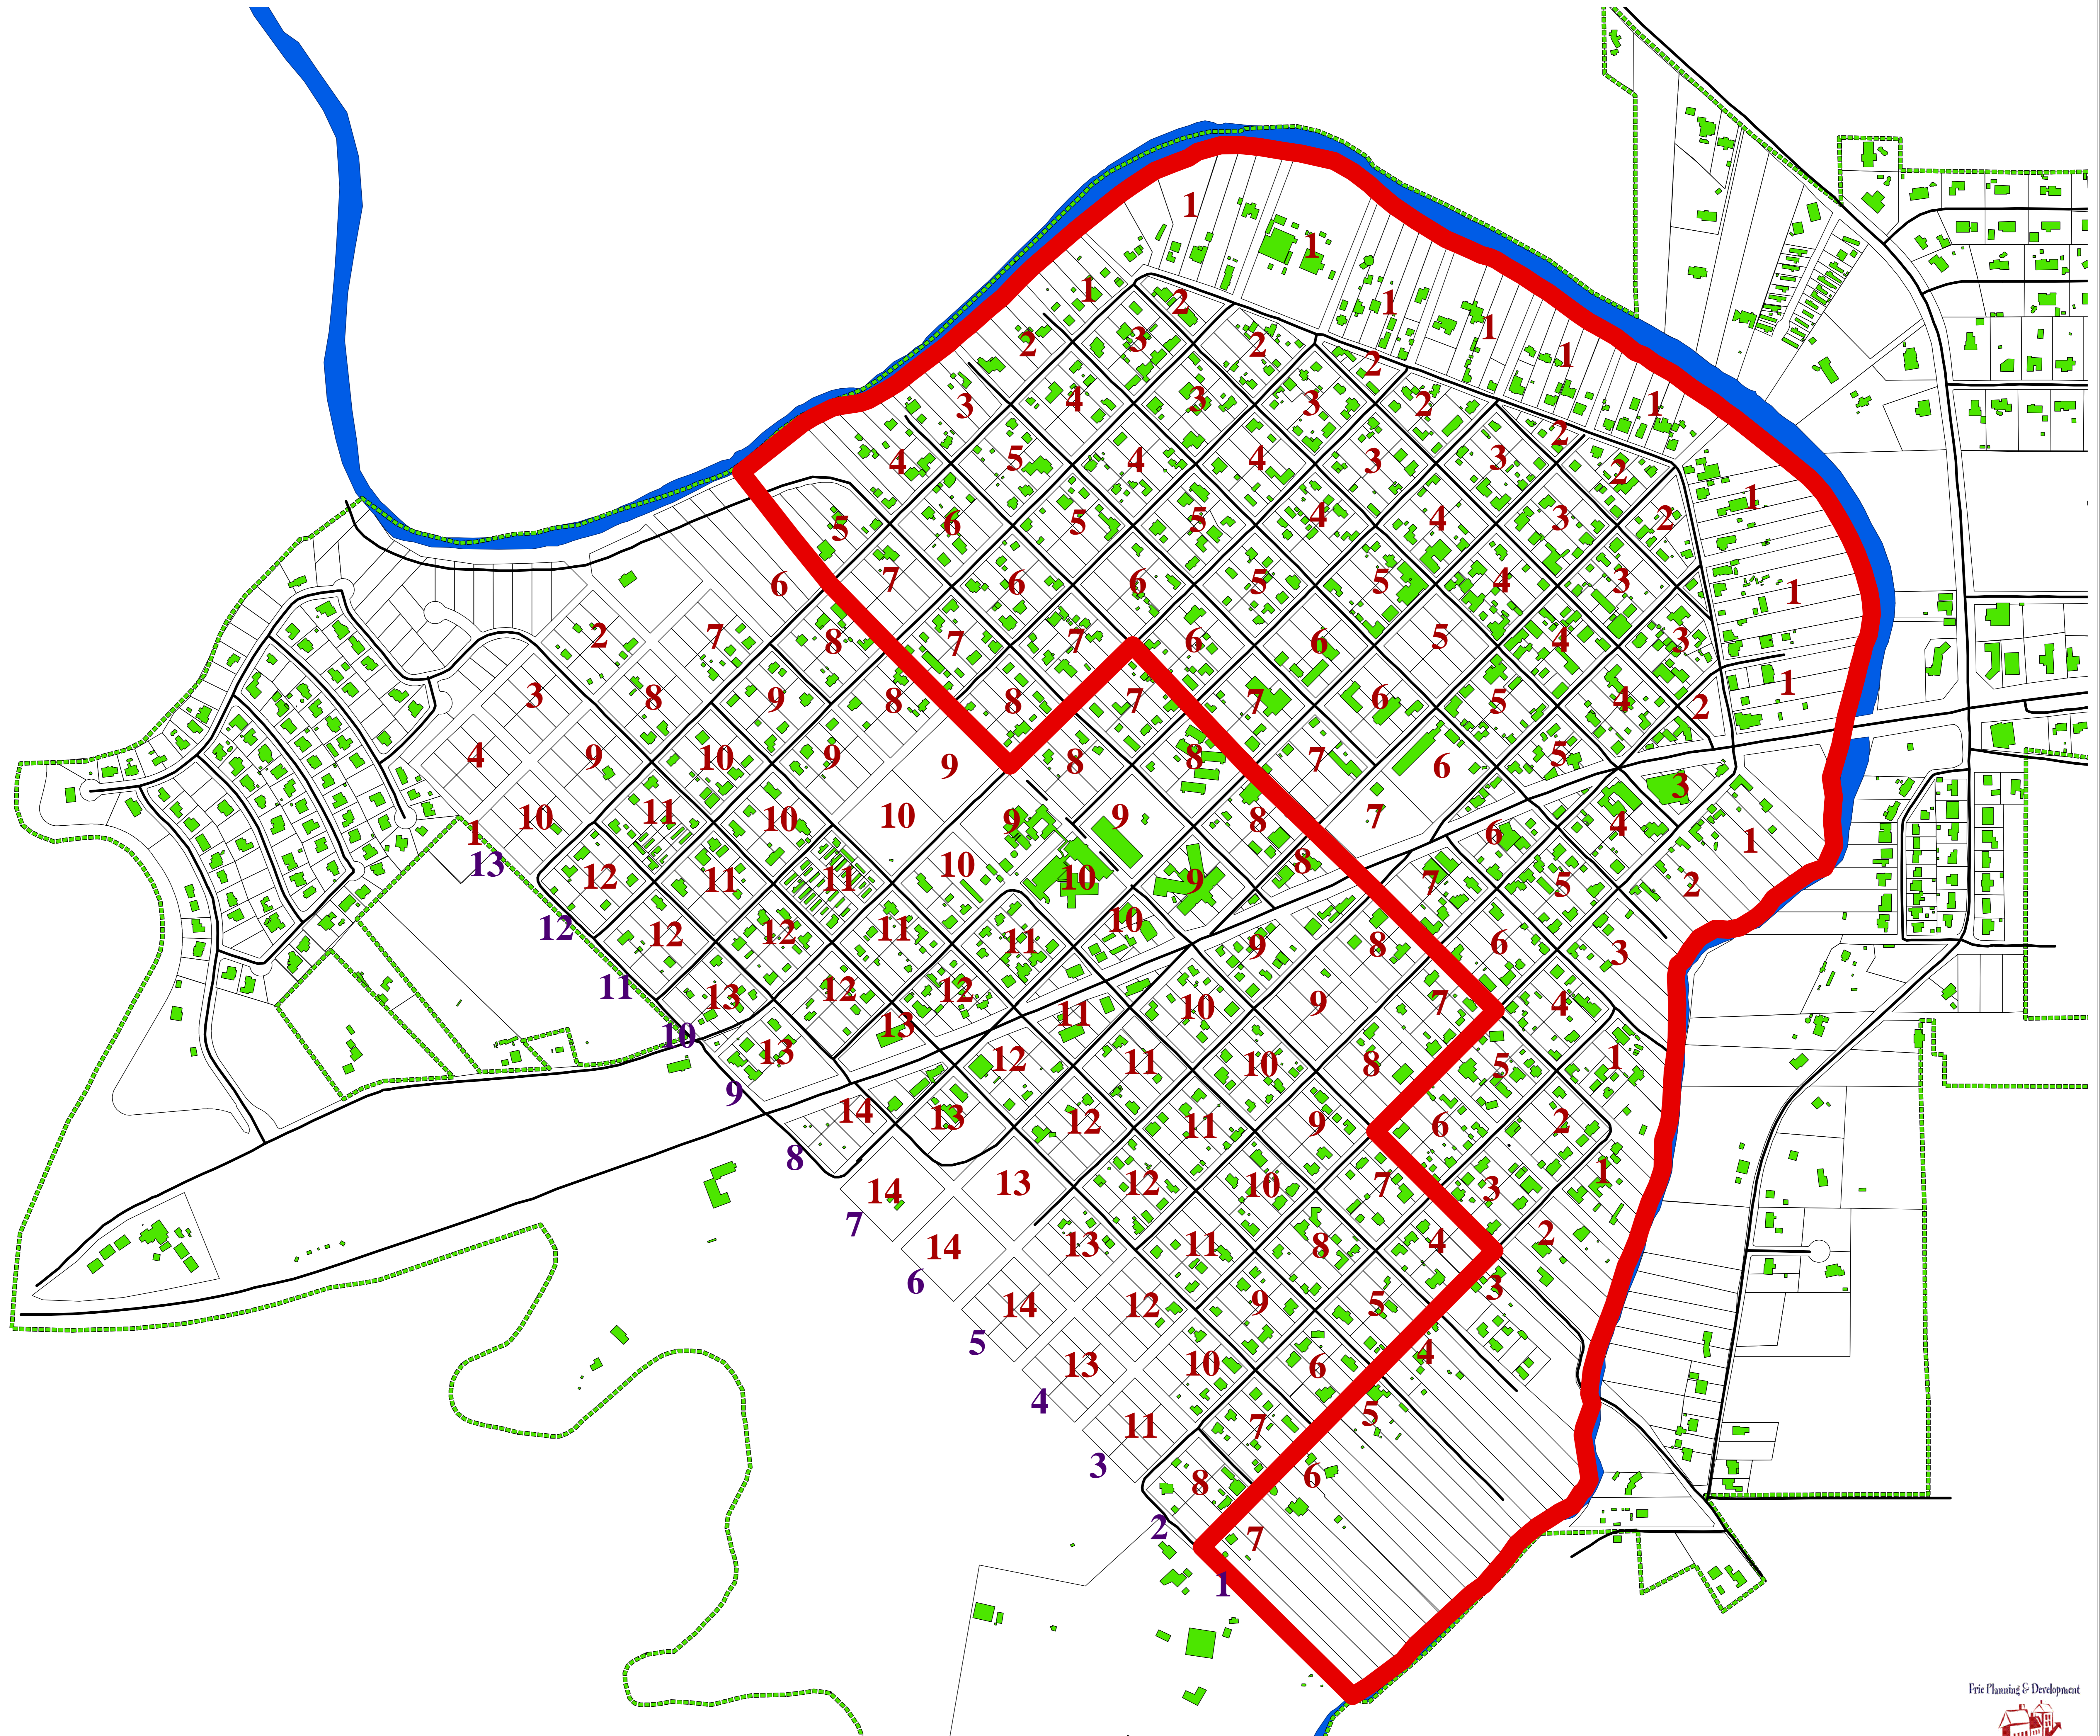

Castroville Historic District

Legend:

- Buildings (Green square)
- City Limits (Green dashed line)
- National Historic District (Red outline)

Feb. 2, 2008

Source: Medina County Appraisal District