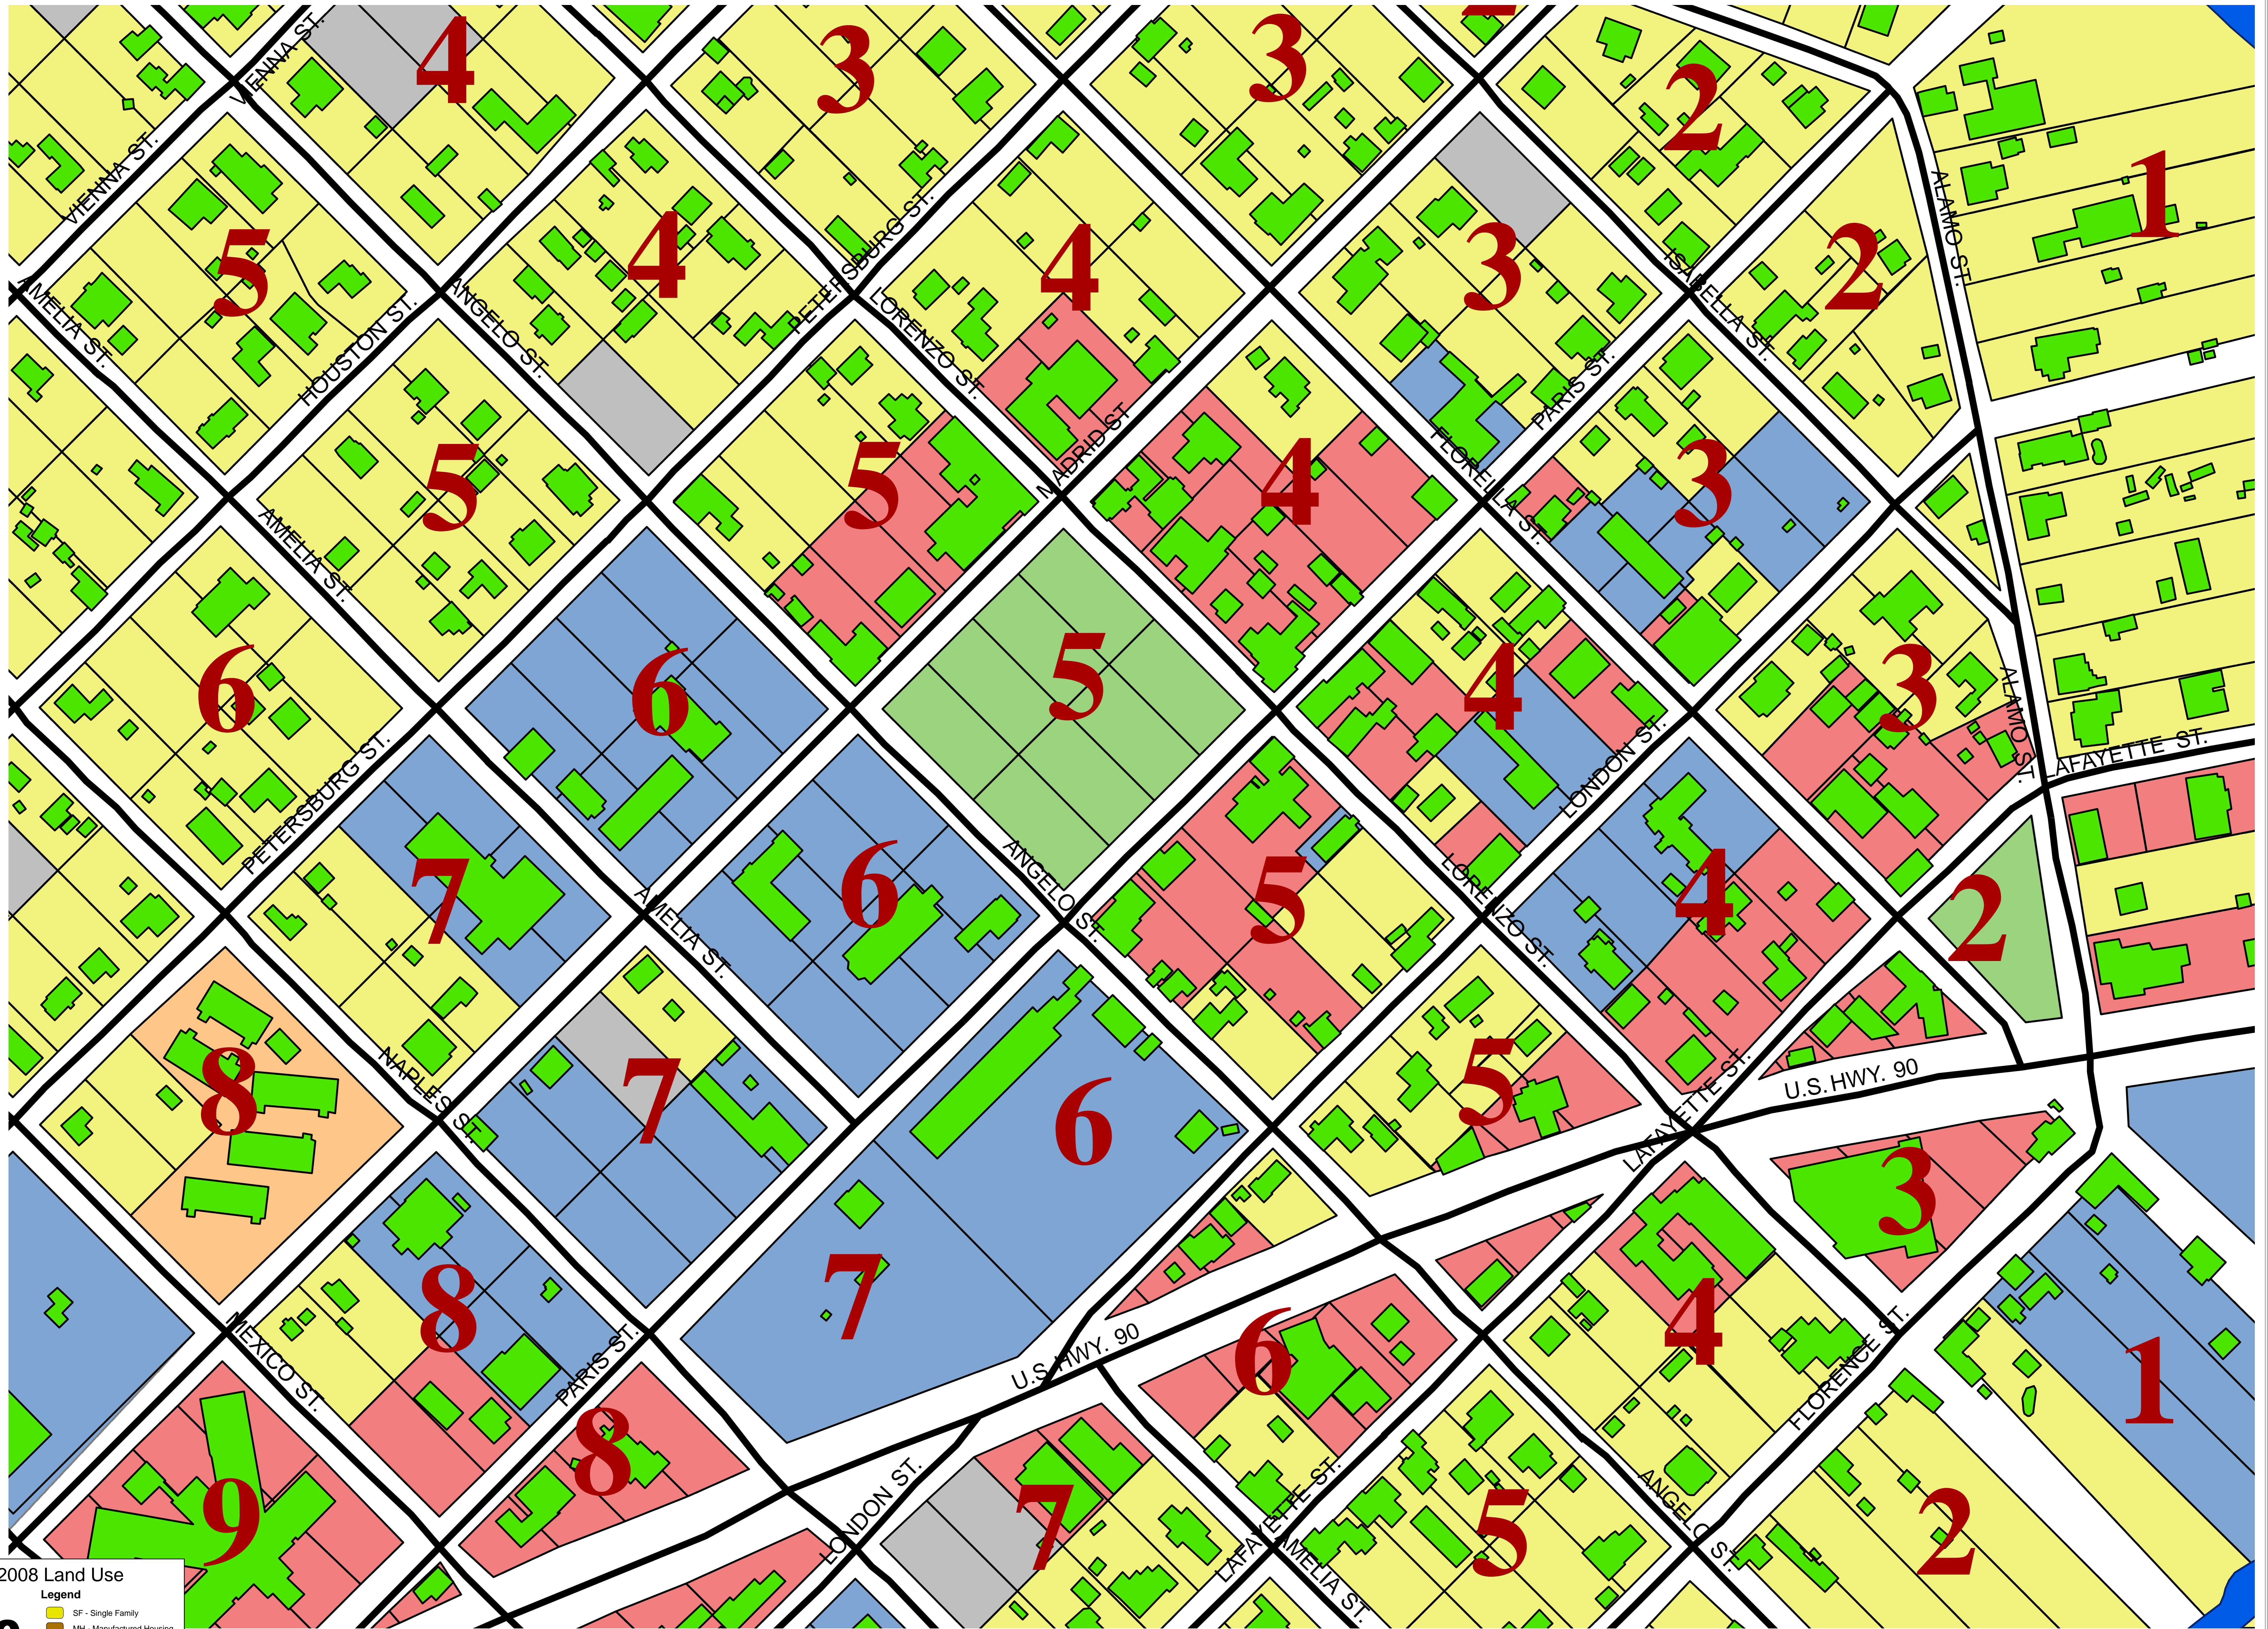

Existing Downtown Castroville Land Use

2008 Land Use Legend

- SF - Single Family
- MH - Manufactured Housing
- MF - Multi Family
- C - Commercial
- I - Industrial
- POS - Park Open Space
- PI - Public/Institutional
- V - Vacant
- ROW - Right of Way
- Buildings
- City Limits